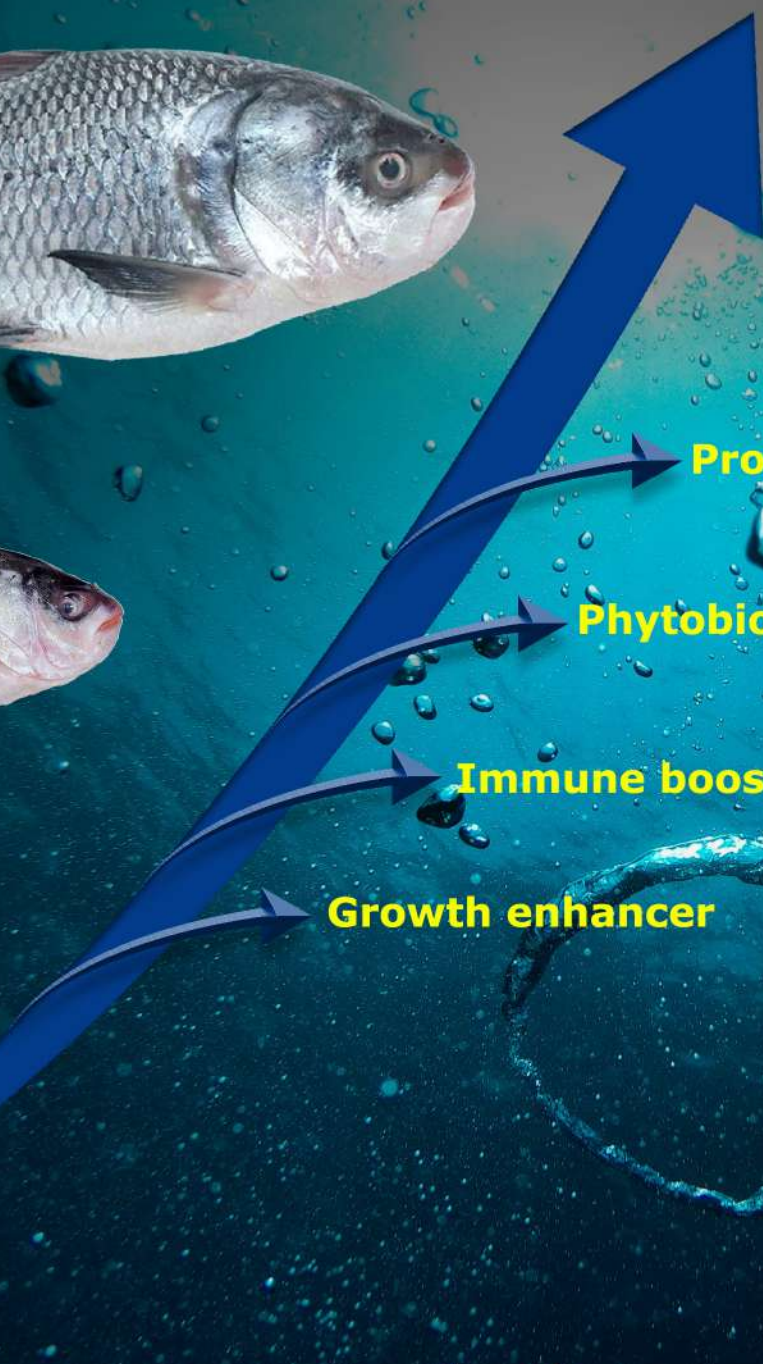

# GROWISH POWDER

Unique combination of Growth promoter for Fish & Shrimp

SINGLE CELL PROTEIN - PROBIOTICS - ATTRACTANT

Probiotics

Phytobiotics

Immune booster

Growth enhancer

Biozena

## Benefits

- Unique combination of Single Cell Protein and Growth enhancer.
- Specialised ingredient for Growth and improve health condition consistently.
- Stabilizes pond pH
- Improves gut health and enhance immunity
- Helps to improve digestion process and nutrient availability in gut.
- GROWISH has unique feed attractant maximise the feed intake
- It eliminates pathogenic microorganism and harmful substance from the gut
- GROWISH keeps the animal stress free and recover from diseases
- Optimum Feed Conversation Ratio consistently.

## Composition

Combination of Lactobacillus and other probiotics species.

Synergistic blend of Growth enhancer, Immune booster along with set of Phytobiotics